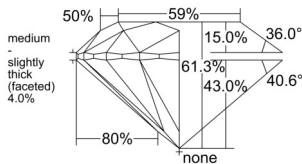

GIA®

FACSIMILE

GIA REPORT 2554583291

Verify this report at GIA.edu

GIA NATURAL DIAMOND DOSSIER®

June 26, 2026
GIA Report Number 2554583291
Shape and Cutting Style ..... Round Brilliant
Measurements ..... 4.70 - 4.72 x 2.89 mm

GRADING RESULTS

Carat Weight ..... 0.40 carat
Color Grade ..... D
Clarity Grade VS2
Cut Grade ..... Excellent

ADDITIONAL GRADING INFORMATION

Polish ..... Excellent
Symmetry ..... Excellent
Fluorescence ..... None
Clarity Characteristics ..... Cloud, Crystal
Inscription(s): GIA 2554583291

PROPORTIONS

Profile to actual proportions

GRADING SCALES

GIA COLOR SCALE

COLOURESS	D
	E
	F
	G
	H
	I
	J
NEAR COLOURESS	K
	L
FANIT	M
	N
	O
	P
	Q
VERY LIGHT	R
	S
	T
	U
	V
	W
	X
	Y
LIGHT	Z

GIA CLARITY SCALE

FLAWLESS	VERY VERY SLIGHTLY INCLUDED	VS₁	VS₂	SL₁	SL₂	I₁	I₂	I₃	
									INTERNAL FLAWLESS

GIA CUT SCALE

EXCELLENT
VERY GOOD
GOOD
FAIR
POOR