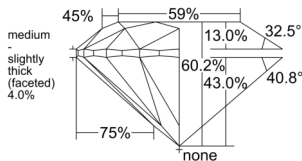

GIA®

FACSIMILE

GIA REPORT 2554583171

Verify this report at GIA.edu

GIA NATURAL DIAMOND DOSSIER®

June 26, 2026
GIA Report Number 2554583171
Shape and Cutting Style ..... Round Brilliant
Measurements ..... 5.14 - 5.17 x 3.11 mm

GRADING RESULTS

Carat Weight ..... 0.50 carat
Color Grade ..... D
Clarity Grade VS1
Cut Grade ..... Excellent

ADDITIONAL GRADING INFORMATION

Polish ..... Excellent
Symmetry ..... Excellent
Fluorescence ..... None
Clarity Characteristics ..... Crystal, Pinpoint
Inscription(s): GIA 2554583171

PROPORTIONS

Profile to actual proportions

GRADING SCALES

GIA COLOR SCALE	GIA CLARITY SCALE	GIA CUT SCALE	
D	FLAWLESS	EXCELLENT	
E	INTERNALLY FLAWLESS		
F		VVS₁	VERY GOOD
G	VVS₂		
H	VS₁	GOOD	
I	VS₂		
J	SI₁	FAIR	
K	SI₂		
L	I₁	POOR	
M			
N			
O	I₂		
P			
Q			
R	I₃		
S			
T			
U			
V			
W			
X			
Y			
Z