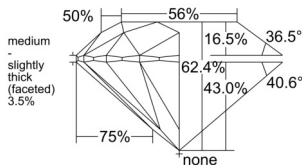

GIA®

FACSIMILE

GIA REPORT 2554572493

Verify this report at GIA.edu

GIA NATURAL DIAMOND DOSSIER®

June 29, 2026
GIA Report Number 2554572493
Shape and Cutting Style ..... Round Brilliant
Measurements ..... 5.05 - 5.08 x 3.16 mm

GRADING RESULTS

Carat Weight ..... 0.50 carat
Color Grade ..... F
Clarity Grade VS1
Cut Grade ..... Excellent

ADDITIONAL GRADING INFORMATION

Polish ..... Excellent
Symmetry ..... Excellent
Fluorescence ..... None
Clarity Characteristics ..... Feather
Inscription(s): GIA 2554572493

PROPORTIONS

Profile to actual proportions