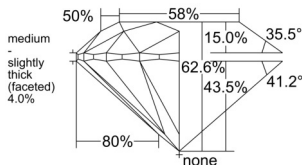

GIA®

FACSIMILE

GIA REPORT 2554570246

Verify this report at GIA.edu

GIA NATURAL DIAMOND DOSSIER®

June 26, 2026
GIA Report Number 2554570246
Shape and Cutting Style ..... Round Brilliant
Measurements ..... 5.98 - 6.01 x 3.76 mm

GRADING RESULTS

Carat Weight ..... 0.84 carat
Color Grade ..... D
Clarity Grade VS1
Cut Grade ..... Excellent

ADDITIONAL GRADING INFORMATION

Polish ..... Excellent
Symmetry ..... Excellent
Fluorescence ..... None
Clarity Characteristics ..... Crystal, Needle
Inscription(s): GIA 2554570246

PROPORTIONS

GRADING SCALES

GIA COLOR SCALE

COLOURLESS	D
	E
	F
	G
	H
	I
	J
NEAR COLOURLESS	K
	L
FAIN	M
	N
	O
	P
VERY LIGHT	Q
	R
	S
	T
	U
	V
	W
	X
	Y
LIGHT	Z

GIA CLARITY SCALE

FLAWLESS	INTERNAL FLAWLESS	
		EXCELLENT
VERY VERY SLIGHTLY INCLUDED	VVS₁	
	VVS₂	
VERY SLIGHTLY INCLUDED	VS₁	
	VS₂	
SLIGHTLY INCLUDED	SI₁	
	SI₂	
INCLUDED	I₁	
	I₂	
	I₃	
	POOR	

GIA CUT SCALE

EXCELLENT
VERY GOOD
GOOD
FAIR
POOR