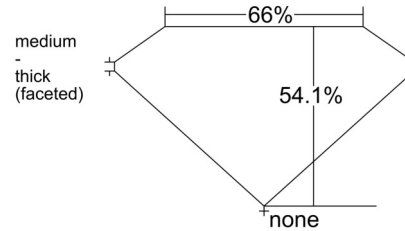

PROPORTIONS

Profile not to actual proportions