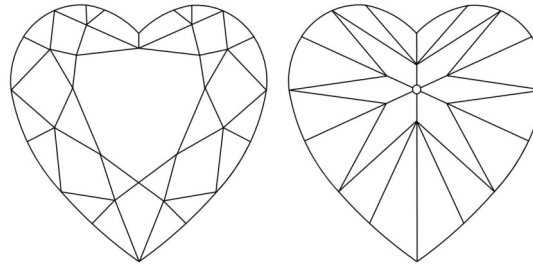

CLARITY CHARACTERISTICS

GRADING SCALES

GIA COLOR SCALE		GIA CLARITY SCALE	
COLOURLESS	D	VERY VERY SLIGHTLY INCLUDED	FLAWLESS
	E		INTERNALLY FLAWLESS
	F		VVS₁
NEAR COLOURLESS	G	VERY SLIGHTLY INCLUDED	VVS₂
	H		VS₁
	I		VS₂
FANT	J	SLIGHTLY INCLUDED	SI₁
	K		SI₂
	L		I₁
VERY LIGHT	M	INCLUDED	I₂
	N		I₃
	O		
LIGHT	P		
	Q		
	R		
	S		
	T		
	U		
	V		
W			
X			
Y			
Z			

reportcheck.gia.edu

The results documented in this report refer only to the diamond described, and were obtained using the techniques and equipment available to GIA at the time of examination. This report is not a guarantee or valuation. For additional information and important limitations and disclaimers, please see GIA.edu/terms or call +1 800 421 7250 or +1 760 603 4500. ©2023 Gemological Institute of America, Inc.

THE SECURITY FEATURES IN THIS DOCUMENT, INCLUDING THE HOLOGRAM, SECURITY SCREEN AND MICROPRINT LINES, IN ADDITION TO THOSE NOT LISTED, EXCEED DOCUMENT SECURITY INDUSTRY GUIDELINES.