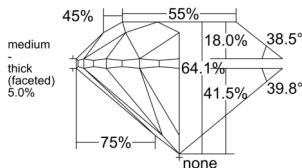

GIA®

FACSIMILE

GIA REPORT 2554559694

Verify this report at GIA.edu

GIA NATURAL DIAMOND DOSSIER®

June 24, 2026
GIA Report Number 2554559694
Shape and Cutting Style ..... Round Brilliant
Measurements ..... 5.51 - 5.56 x 3.55 mm

GRADING RESULTS

Carat Weight ..... 0.70 carat
Color Grade ..... J
Clarity Grade VS2
Cut Grade ..... Very Good

ADDITIONAL GRADING INFORMATION

Polish ..... Excellent
Symmetry ..... Very Good
Fluorescence ..... Medium Blue
Clarity Characteristics..... Indented Natural, Cloud
Inscription(s): GIA 2554559694

PROPORTIONS

Profile to actual proportions

GRADING SCALES

GIA COLOR SCALE	GIA CLARITY SCALE	GIA CUT SCALE	
D	FLAWLESS	EXCELLENT	
E	INTERNALLY FLAWLESS		
F		VVS₁	VERY GOOD
G	VVS₂		
H	VS₁	GOOD	
I	VS₂		
J	SI₁	FAIR	
K	SI₂		
L	I₁	POOR	
M			
N			
O	I₂		
P			
Q			
R	I₃		
S			
T			
U			
V			
W			
X			
Y			
Z