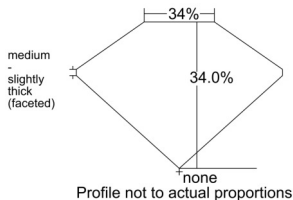

GIA®

FACSIMILE

GIA REPORT 2554543418

Verify this report at GIA.edu

GIA NATURAL DIAMOND DOSSIER®

June 25, 2026
GIA Report Number 2554543418
Shape and Cutting Style ..... Half-Moon Step Cut
Measurements ..... 3.55 x 7.12 x 2.42 mm

GRADING RESULTS

Carat Weight ..... 0.50 carat
Color Grade ..... G
Clarity Grade VS1

ADDITIONAL GRADING INFORMATION

Polish ..... Excellent
Symmetry ..... Very Good
Fluorescence ..... None
Clarity Characteristics ..... Cloud
Inscription(s): GIA 2554543418

PROPORTIONS

GRADING SCALES

GIA COLOR SCALE		GIA CLARITY SCALE			
COLORLESS	D	VERY VERY SLIGHTLY INCLUDED	FLAWLESS		
	E		INTERNALLY FLAWLESS		
	F		VVS₁		
	G		VVS₂		
	NEAR COLORLESS	H	VERY SLIGHTLY INCLUDED	VS₁	
		I		VS₂	
		FAINT	J	SLIGHTLY INCLUDED	SI₁
			K		SI₂
	L		INCLUDED		I₁
	M				I₂
N	I₃				
O					
LIGHT	P				
	Q				
	R				
	S				
	T				
	U				
	V				
W					
X					
Y					
Z