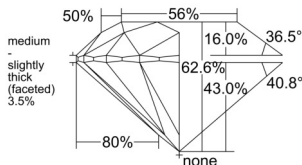

GIA®

FACSIMILE

GIA REPORT 2554538943

Verify this report at GIA.edu

GIA NATURAL DIAMOND DOSSIER®

June 20, 2026
GIA Report Number 2554538943
Shape and Cutting Style ..... Round Brilliant
Measurements ..... 4.71 - 4.73 x 2.96 mm

GRADING RESULTS

Carat Weight ..... 0.40 carat
Color Grade ..... F
Clarity Grade S11
Cut Grade ..... Excellent

ADDITIONAL GRADING INFORMATION

Polish ..... Excellent
Symmetry ..... Excellent
Fluorescence ..... None
Clarity Characteristics ..... Cloud, Feather
Inscription(s): GIA 2554538943

PROPORTIONS

GRADING SCALES

GIA COLOR SCALE

COLORLESS	D
	E
	F
	G
	H
	I
	J
NEAR COLORLESS	K
	L
Faint	M
	N
	O
	P
Very Light	Q
	R
	S
	T
	U
	V
Light	W
	X
	Y
	Z

GIA CLARITY SCALE

FLAWLESS	VERY VERY SLIGHTLY INCLUDED	VVS₁	VVS₂	VS₁	VS₂	S1₁	S1₂	I₁	I₂	I₃	
											INTERNAL FLAWLESS

GIA CUT SCALE

EXCELLENT
VERY GOOD
GOOD
FAIR
POOR