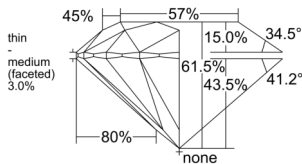

GIA®

FACSIMILE

GIA REPORT 2554534582

Verify this report at GIA.edu

GIA NATURAL DIAMOND DOSSIER®

June 20, 2026
GIA Report Number 2554534582
Shape and Cutting Style ..... Round Brilliant
Measurements ..... 4.47 - 4.50 x 2.76 mm

GRADING RESULTS

Carat Weight ..... 0.33 carat
Color Grade ..... F
Clarity Grade VS1
Cut Grade ..... Excellent

ADDITIONAL GRADING INFORMATION

Polish ..... Excellent
Symmetry ..... Excellent
Fluorescence ..... Medium Blue
Clarity Characteristics..... Cloud, Reflecting Surface Graining
Needle, Pinpoint

Inscription(s): GIA 2554534582

PROPORTIONS

Profile to actual proportions

GRADING SCALES

GIA COLOR SCALE

COLORESS	D
	E
	F
	G
	H
	I
	J
NEAR COLORESS	K
	L
FANIT	M
	N
	O
	P
	Q
	R
	S
	T
	U
	V
	W
	X
	Y
LIGHT	Z

GIA CLARITY SCALE

FLAWLESS	VERY VERY SLIGHTLY INCLUDED	VS₁	VS₂	VS₁	VS₂	SI₁	SI₂	I₁	I₂	I₃	
											FLAWLESS
INTERNALLY FLAWLESS	VERY SLIGHTLY INCLUDED										

GIA CUT SCALE

EXCELLENT
VERY GOOD
GOOD
FAIR
POOR