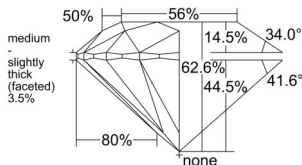

GIA®

FACSIMILE

GIA REPORT 2554531373

Verify this report at GIA.edu

GIA NATURAL DIAMOND DOSSIER®

June 20, 2026
GIA Report Number 2554531373
Shape and Cutting Style ..... Round Brilliant
Measurements ..... 5.21 - 5.24 x 3.27 mm

GRADING RESULTS

Carat Weight ..... 0.54 carat
Color Grade ..... H
Clarity Grade VS2
Cut Grade ..... Excellent

ADDITIONAL GRADING INFORMATION

Polish ..... Excellent
Symmetry ..... Excellent
Fluorescence ..... Faint
Clarity Characteristics ..... Crystal
Inscription(s): GIA 2554531373

PROPORTIONS

GRADING SCALES

GIA COLOR SCALE

COLOREDNESS	D
	E
	F
	G
	H
	I
	J
NEAR COLORLESS	K
	L
	M
FAINTE	N
	O
	P
	Q
	R
	S
	T
	U
	V
	W
	X
	Y
	Z

GIA CLARITY SCALE

FLAWLESS	INTERNAL FLAWLESS	
		EXCELLENT
VERY VERY SLIGHTLY INCLUDED	VVS₁	
	VVS₂	
VERY SLIGHTLY INCLUDED	VS₁	
	VS₂	
SLIGHTLY INCLUDED	SI₁	
	SI₂	
INCLUDED	I₁	
	I₂	
	I₃	

GIA CUT SCALE

EXCELLENT
VERY GOOD
GOOD
FAIR
POOR