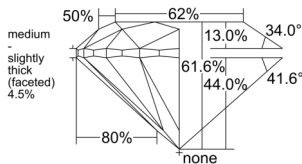

GIA®

FACSIMILE

GIA REPORT 2554530061

Verify this report at GIA.edu

GIA NATURAL DIAMOND DOSSIER®

June 22, 2026
GIA Report Number 2554530061
Shape and Cutting Style ..... Round Brilliant
Measurements ..... 5.38 - 5.41 x 3.32 mm

GRADING RESULTS

Carat Weight ..... 0.60 carat
Color Grade I
Clarity Grade VS2
Cut Grade ..... Excellent

ADDITIONAL GRADING INFORMATION

Polish ..... Excellent
Symmetry ..... Very Good
Fluorescence ..... Faint
Clarity Characteristics ..... Crystal, Cloud
Inscription(s): GIA 2554530061

PROPORTIONS

Profile to actual proportions