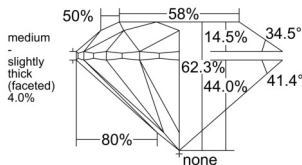

GIA®

FACSIMILE

GIA REPORT 2554527799

Verify this report at GIA.edu

GIA NATURAL DIAMOND DOSSIER®

June 19, 2026
GIA Report Number 2554527799
Shape and Cutting Style ..... Round Brilliant
Measurements ..... 4.40 - 4.43 x 2.75 mm

GRADING RESULTS

Carat Weight ..... 0.33 carat
Color Grade ..... D
Clarity Grade ..... Internally Flawless
Cut Grade ..... Excellent

ADDITIONAL GRADING INFORMATION

Polish ..... Excellent
Symmetry ..... Excellent
Fluorescence ..... Strong Blue
Clarity Characteristics ..... Minor Details of Polish
Inspection(s): GIA 2554527799

PROPORTIONS

Profile to actual proportions

GRADING SCALES

GIA COLOR SCALE	GIA CLARITY SCALE	GIA CUT SCALE	
D	FLAWLESS	EXCELLENT	
E	INTERNALLY FLAWLESS		
F		VVS₁	VERY GOOD
G	VVS₂		
H	VS₁	GOOD	
I	VS₂		
J	SI₁	FAIR	
K	SI₂		
L	I₁	POOR	
M			
N			
O	I₂		
P			
Q			
R	I₃		
S			
T			
U			
V			
W			
X			
Y			
Z