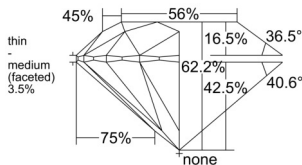

GIA®

FACSIMILE

GIA REPORT 2554527547

Verify this report at GIA.edu

GIA NATURAL DIAMOND DOSSIER®

June 20, 2026
GIA Report Number 2554527547
Shape and Cutting Style ..... Round Brilliant
Measurements ..... 5.09 - 5.12 x 3.18 mm

GRADING RESULTS

Carat Weight ..... 0.51 carat
Color Grade ..... D
Clarity Grade S11
Cut Grade ..... Excellent

ADDITIONAL GRADING INFORMATION

Polish ..... Excellent
Symmetry ..... Excellent
Fluorescence ..... None
Clarity Characteristics ..... Feather
Inscription(s): GIA 2554527547

PROPORTIONS

GRADING SCALES

GIA COLOR SCALE	GIA CLARITY SCALE	GIA CUT SCALE	
D	FLAWLESS	EXCELLENT	
E	INTERNALLY FLAWLESS		
F		VVS₁	VERY GOOD
G	VVS₂		
H	VS₁	GOOD	
I	VS₂		
J	S1₁	FAIR	
K	S1₂		
L	I₁	POOR	
M	I₂		
N	I₃		
O			
P			
Q			
R			
S			
T			
U			
V			
W			
X			
Y			
Z