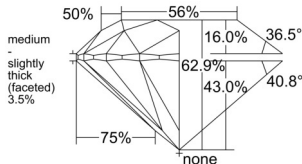

GIA®

FACSIMILE

GIA REPORT 2554524728

Verify this report at GIA.edu

GIA NATURAL DIAMOND DOSSIER®

June 18, 2026
GIA Report Number 2554524728
Shape and Cutting Style ..... Round Brilliant
Measurements ..... 5.91 - 5.93 x 3.72 mm

GRADING RESULTS

Carat Weight ..... 0.81 carat
Color Grade ..... G
Clarity Grade VS1
Cut Grade ..... Excellent

ADDITIONAL GRADING INFORMATION

Polish ..... Excellent
Symmetry ..... Excellent
Fluorescence ..... None
Clarity Characteristics ..... Crystal
Inscription(s): GIA 2554524728

PROPORTIONS

GRADING SCALES

GIA COLOR SCALE	GIA CLARITY SCALE	GIA CUT SCALE	
D	FLAWLESS	EXCELLENT	
E	INTERNALLY FLAWLESS		
F		VVS₁	VERY GOOD
G	VVS₂		
H	VS₁	GOOD	
I	VS₂		
J	SI₁	FAIR	
K	SI₂		
L	I₁	POOR	
M	I₂		
N	I₃		
O			
P			
Q			
R			
S			
T			
U			
V			
W			
X			
Y			
Z