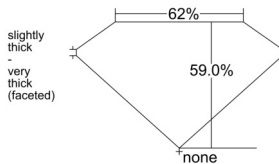

GIA®

FACSIMILE

GIA REPORT 2554523316

Verify this report at GIA.edu

GIA NATURAL DIAMOND DOSSIER®

June 18, 2026
GIA Report Number 2554523316
Shape and Cutting Style ..... Heart Brilliant
Measurements ..... 5.70 x 6.63 x 3.91 mm

GRADING RESULTS

Carat Weight ..... 0.90 carat
Color Grade I
Clarity Grade VVS2

ADDITIONAL GRADING INFORMATION

Polish ..... Excellent
Symmetry ..... Excellent
Fluorescence ..... None
Clarity Characteristics ..... Cloud, Pinpoint
Inscription(s): GIA 2554523316

PROPORTIONS

Profile not to actual proportions

GRADING SCALES

GIA COLOR SCALE		GIA CLARITY SCALE			
COLORLESS	D	VERY VERY SLIGHTLY INCLUDED	FLAWLESS		
	E		INTERNALLY FLAWLESS		
	F		VVS₁		
	NEAR COLORLESS	G	VERY SLIGHTLY INCLUDED	VVS₂	
		H		VS₁	
		FANT	I	SLIGHTLY INCLUDED	VS₂
			J		SI₁
	LIGHT	K	INCLUDED	SI₂	
		L		I₁	
		M		I₂	
VERY LIGHT		N	INCLUDED	I₃	
		O			
		P			
COLORLESS		Q			
		R			
	S				
	T				
	U				
	V				
	W				
	X				
	Y				
	Z