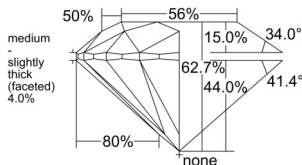

GIA®

FACSIMILE

GIA REPORT 2554494683

Verify this report at GIA.edu

GIA NATURAL DIAMOND DOSSIER®

June 19, 2026
GIA Report Number 2554494683
Shape and Cutting Style ..... Round Brilliant
Measurements ..... 5.34 - 5.39 x 3.37 mm

GRADING RESULTS

Carat Weight ..... 0.59 carat
Color Grade ..... H
Clarity Grade VS1
Cut Grade ..... Excellent

ADDITIONAL GRADING INFORMATION

Polish ..... Excellent
Symmetry ..... Very Good
Fluorescence ..... None
Clarity Characteristics ..... Cloud
Inscription(s): GIA 2554494683

PROPORTIONS

GRADING SCALES

GIA COLOR SCALE

COLOREDNESS	D
	E
	F
	G
	H
	I
	J
NEAR COLORLESS	K
	L
Faint	M
	N
	O
	P
Very Light	Q
	R
	S
	T
	U
	V
Light	W
	X
	Y
	Z

GIA CLARITY SCALE

VERY VERY SLIGHTLY INCLUDED	FLAWLESS
	INTERNALLY FLAWLESS
VERY SLIGHTLY INCLUDED	VVS₁
	VVS₂
SLIGHTLY INCLUDED	VS₁
	VS₂
INCLUDED	SI₁
	SI₂
INCLUDED	I₁
	I₂
	I₃

GIA CUT SCALE

EXCELLENT
VERY GOOD
GOOD
FAIR
POOR