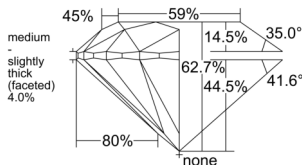

GIA®

FACSIMILE

GIA REPORT 2554493036

Verify this report at GIA.edu

GIA NATURAL DIAMOND DOSSIER®

June 15, 2026
GIA Report Number 2554493036
Shape and Cutting Style ..... Round Brilliant
Measurements ..... 4.68 - 4.71 x 2.95 mm

GRADING RESULTS

Carat Weight ..... 0.40 carat
Color Grade ..... E
Clarity Grade VVS1
Cut Grade ..... Excellent

ADDITIONAL GRADING INFORMATION

Polish ..... Excellent
Symmetry ..... Excellent
Fluorescence ..... None
Clarity Characteristics ..... Pinpoint
Inscription(s): GIA 2554493036

PROPORTIONS

Profile to actual proportions

GRADING SCALES

GIA COLOR SCALE

COLORLESS	D
	E
	F
	G
	H
	I
	J
NEAR COLORLESS	K
	L
Faint	M
	N
	O
	P
	Q
	R
	S
	T
	U
	V
	W
	X
	Y
Light	Z

GIA CLARITY SCALE

FLAWLESS	INTERNAL FLAWLESS	EXCELLENT	
VERY VERY SLIGHTLY INCLUDED	VVS₁	VERY GOOD	
	VVS₂		
VERY SLIGHTLY INCLUDED	VS₁	GOOD	
	VS₂		
SLIGHTLY INCLUDED	SI₁	FAIR	
	SI₂		
INCLUDED	I₁	POOR	
	I₂		
	I₃