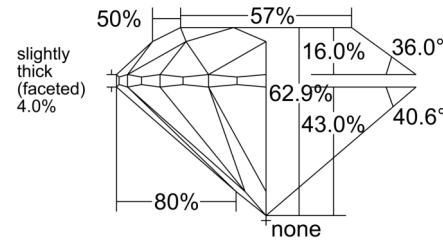

GIA NATURAL DIAMOND GRADING REPORT

 June 19, 2026
 GIA Report Number 2554492025
 Shape and Cutting Style Round Brilliant
 Measurements 6.09 - 6.14 x 3.85 mm

GRADING RESULTS

 Carat Weight 0.90 carat
 Color Grade H
 Clarity Grade SI2
 Cut Grade Excellent

ADDITIONAL GRADING INFORMATION

 Polish Excellent
 Symmetry Excellent
 Fluorescence Medium Blue

Inscription(s): GIA 2554492025

Comments: Clouds are not shown. Pinpoints are not shown.

PROPORTIONS

Profile to actual proportions

CLARITY CHARACTERISTICS

KEY TO SYMBOLS*

- Crystal ▲ Natural
- ~ Feather
- ∖ Needle
- ⌢ Indented Natural

* Red symbols denote internal characteristics (inclusions). Green or black symbols denote external characteristics (blemishes). Diagram is an approximate representation of the diamond, and symbols shown indicate type, position, and approximate size of clarity characteristics. All clarity characteristics may not be shown. Details of finish are not shown.