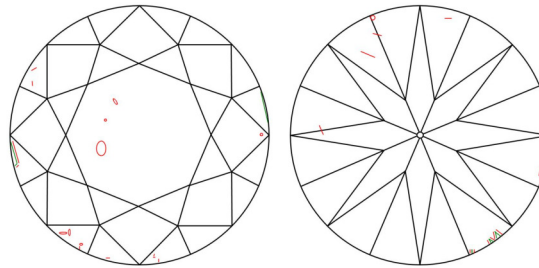

GIA NATURAL DIAMOND GRADING REPORT

 June 19, 2026
 GIA Report Number 2554492025
 Shape and Cutting Style Round Brilliant
 Measurements 6.09 - 6.14 x 3.85 mm

GRADING RESULTS

 Carat Weight 0.90 carat
 Color Grade H
 Clarity Grade SI2
 Cut Grade Excellent

ADDITIONAL GRADING INFORMATION

 Polish Excellent
 Symmetry Excellent
 Fluorescence Medium Blue

Inscription(s): GIA 2554492025

Comments: Clouds are not shown. Pinpoints are not shown.

PROPORTIONS

Profile to actual proportions

CLARITY CHARACTERISTICS

KEY TO SYMBOLS*

- Crystal ▲ Natural
- ~ Feather
- ∖ Needle
- ⌢ Indented Natural

* Red symbols denote internal characteristics (inclusions). Green or black symbols denote external characteristics (blemishes). Diagram is an approximate representation of the diamond, and symbols shown indicate type, position, and approximate size of clarity characteristics. All clarity characteristics may not be shown. Details of finish are not shown.