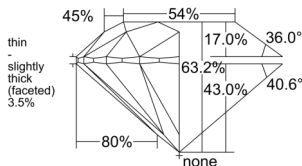

GIA®

FACSIMILE

GIA REPORT 2554488092

Verify this report at GIA.edu

GIA NATURAL DIAMOND DOSSIER®

June 12, 2026
GIA Report Number 2554488092
Shape and Cutting Style ..... Round Brilliant
Measurements ..... 5.02 - 5.06 x 3.19 mm

GRADING RESULTS

Carat Weight ..... 0.50 carat
Color Grade ..... G
Clarity Grade VS1
Cut Grade ..... Excellent

ADDITIONAL GRADING INFORMATION

Polish ..... Excellent
Symmetry ..... Excellent
Fluorescence ..... Medium Blue
Clarity Characteristics ..... Cloud, Pinpoint
Inscription(s): GIA 2554488092

PROPORTIONS

GRADING SCALES

GIA COLOR SCALE

COLORLESS	D
	E
	F
	G
	H
	I
NEAR COLORLESS	J
	K
	L
FAIN	M
	N
	O
	P
VERY LIGHT	Q
	R
	S
	T
	U
	V
	W
	X
	Y
LIGHT	Z

GIA CLARITY SCALE

FLAWLESS	INTERNAL FLAWLESS	
		FLAWLESS
VERY VERY SLIGHTLY INCLUDED	VVS₁	
	VVS₂	
VERY SLIGHTLY INCLUDED	VS₁	
	VS₂	
SLIGHTLY INCLUDED	SI₁	
	SI₂	
INCLUDED	I₁	
	I₂	
	I₃	

GIA CUT SCALE

EXCELLENT
VERY GOOD
GOOD
FAIR
POOR