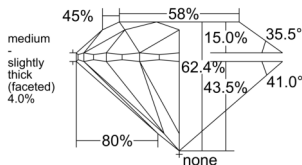

GIA®

FACSIMILE

GIA REPORT 2554473038

Verify this report at GIA.edu

GIA NATURAL DIAMOND DOSSIER®

June 12, 2026
GIA Report Number 2554473038
Shape and Cutting Style ..... Round Brilliant
Measurements ..... 4.68 - 4.71 x 2.93 mm

GRADING RESULTS

Carat Weight ..... 0.40 carat
Color Grade ..... F
Clarity Grade VS1
Cut Grade ..... Excellent

ADDITIONAL GRADING INFORMATION

Polish ..... Excellent
Symmetry ..... Excellent
Fluorescence ..... None
Clarity Characteristics..... Crystal, Needle, Pinpoint, Indented
Natural

Inscription(s): GIA 2554473038

PROPORTIONS

GRADING SCALES

GIA COLOR SCALE

COLOREDNESS	D
	E
	F
	G
	H
	I
	J
NEAR COLORLESS	K
	L
FAIN	M
	N
	O
	P
	Q
	R
	S
	T
	U
	V
	W
	X
	Y
LIGHT	Z

GIA CLARITY SCALE

FLAWLESS	INTERNAL FLAWLESS	
		FLAWLESS
VERY VERY SLIGHTLY INCLUDED	VVS₁	
	VVS₂	
VERY SLIGHTLY INCLUDED	VS₁	
	VS₂	
SLIGHTLY INCLUDED	SI₁	
	SI₂	
INCLUDED	I₁	
	I₂	
	I₃	

GIA CUT SCALE

EXCELLENT
VERY GOOD
GOOD
FAIR
POOR