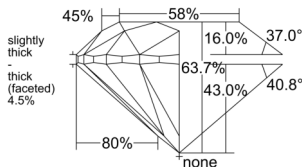

GIA®

FACSIMILE

GIA REPORT 2554472981

Verify this report at GIA.edu

GIA NATURAL DIAMOND DOSSIER®

June 11, 2026
GIA Report Number 2554472981
Shape and Cutting Style ..... Round Brilliant
Measurements ..... 4.97 - 5.00 x 3.18 mm

GRADING RESULTS

Carat Weight ..... 0.50 carat
Color Grade ..... E
Clarity Grade VS2
Cut Grade ..... Very Good

ADDITIONAL GRADING INFORMATION

Polish ..... Excellent
Symmetry ..... Excellent
Fluorescence ..... None
Clarity Characteristics ..... Cloud, Crystal
Inscription(s): GIA 2554472981

PROPORTIONS

Profile to actual proportions

GRADING SCALES

GIA COLOR SCALE	GIA CLARITY SCALE	GIA CUT SCALE	
D	FLAWLESS	EXCELLENT	
E	INTERNALLY FLAWLESS		
F		VVS₁	VERY GOOD
G	VVS₂		
H	VS₁	GOOD	
I	VS₂		
J	SI₁	FAIR	
K	SI₂		
L	I₁	POOR	
M	I₂		
N	I₃		
O			
P			
Q			
R			
S			
T			
U			
V			
W			
X			
Y			
Z