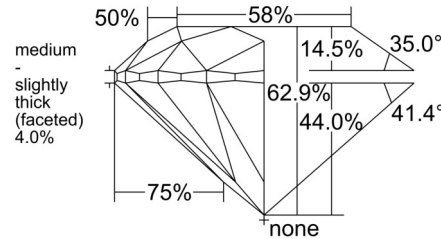

GIA REPORT
2554468831

Verify this report at GIA.edu

FACSIMILE

This is a digital representation of the original GIA Report. This representation might not be accepted in lieu of the original GIA Report in certain circumstances. The original GIA Report includes certain security features which are not reproducible on this facsimile.

GIA NATURAL DIAMOND GRADING REPORT

June 17, 2026
GIA Report Number 2554468831
Shape and Cutting Style ..... Round Brilliant
Measurements ..... 7.83 - 7.87 x 4.94 mm

GRADING RESULTS

Carat Weight ..... 1.90 carat
Color Grade ..... E
Clarity Grade VVS1
Cut Grade ..... Excellent

ADDITIONAL GRADING INFORMATION

Polish ..... Excellent
Symmetry ..... Excellent
Fluorescence ..... None
Inscription(s): GIA 2554468831
Comments: Internal graining is not shown.

PROPORTIONS

Profile to actual proportions