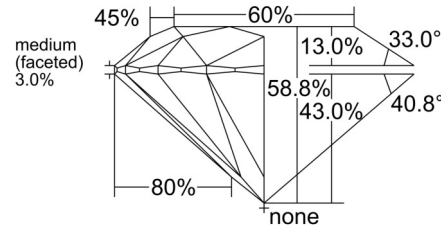

GIA NATURAL DIAMOND GRADING REPORT

June 17, 2026
GIA Report Number 2554462642
Shape and Cutting Style ..... Round Brilliant
Measurements ..... 6.54 - 6.57 x 3.86 mm

GRADING RESULTS

Carat Weight ..... 1.01 carat
Color Grade ..... F
Clarity Grade VS1
Cut Grade ..... Excellent

ADDITIONAL GRADING INFORMATION

Polish ..... Excellent
Symmetry ..... Excellent
Fluorescence ..... None

Inscription(s): GIA 2554462642

Comments: Clouds are not shown. Pinpoints are not shown.

PROPORTIONS

Profile to actual proportions