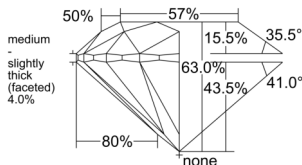

GIA®

FACSIMILE

GIA REPORT 2554452824

Verify this report at GIA.edu

GIA NATURAL DIAMOND DOSSIER®

June 09, 2026
GIA Report Number 2554452824
Shape and Cutting Style ..... Round Brilliant
Measurements ..... 5.12 - 5.15 x 3.23 mm

GRADING RESULTS

Carat Weight ..... 0.53 carat
Color Grade ..... F
Clarity Grade VS2
Cut Grade ..... Excellent

ADDITIONAL GRADING INFORMATION

Polish ..... Excellent
Symmetry ..... Excellent
Fluorescence ..... None
Clarity Characteristics ..... Crystal, Cloud
Inscription(s): GIA 2554452824

PROPORTIONS

GRADING SCALES

GIA COLOR SCALE	GIA CLARITY SCALE	GIA CUT SCALE	
D	FLAWLESS	EXCELLENT	
E	INTERNALLY FLAWLESS		
F		VVS₁	VERY GOOD
G	VVS₂		
H	VS₁	GOOD	
I	VS₂		
J	SI₁	FAIR	
K	SI₂		
L	I₁	POOR	
M	I₂		
N	I₃		
O			
P			
Q			
R			
S			
T			
U			
V			
W			
X			
Y			
Z