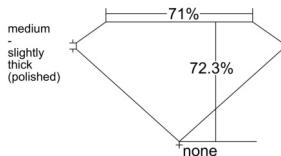

GIA®

FACSIMILE

GIA REPORT 2554392438

Verify this report at GIA.edu

GIA NATURAL DIAMOND DOSSIER®

June 01, 2026
GIA Report Number 2554392438
Shape and Cutting Style ..... Square Modified Brilliant
Measurements ..... 4.43 x 4.42 x 3.20 mm

GRADING RESULTS

Carat Weight ..... 0.51 carat
Color Grade ..... F
Clarity Grade VVS1

ADDITIONAL GRADING INFORMATION

Polish ..... Excellent
Symmetry ..... Very Good
Fluorescence ..... None
Clarity Characteristics ..... Pinpoint, Feather
Inscription(s): GIA 2554392438

PROPORTIONS

Profile not to actual proportions

GRADING SCALES

GIA COLOR SCALE		GIA CLARITY SCALE			
COLORLESS	D	VERY VERY SLIGHTLY INCLUDED	FLAWLESS		
	E		INTERNALLY FLAWLESS		
	F		VVS₁		
	G		VVS₂		
	NEAR COLORLESS	H	VERY SLIGHTLY INCLUDED	VS₁	
		I		VS₂	
		FAINT	J	SLIGHTLY INCLUDED	I₁
			K		I₂
	L		I₃		
	LIGHT		M	INCLUDED	
N					
O					
P					
Q					
R