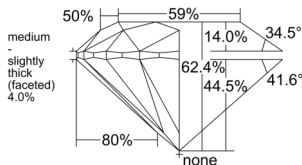

GIA®

FACSIMILE

GIA REPORT 2554381321

Verify this report at GIA.edu

GIA NATURAL DIAMOND DOSSIER®

June 01, 2026
GIA Report Number 2554381321
Shape and Cutting Style ..... Round Brilliant
Measurements ..... 5.43 - 5.45 x 3.39 mm

GRADING RESULTS

Carat Weight ..... 0.62 carat
Color Grade ..... N
Clarity Grade VS2
Cut Grade ..... Excellent

ADDITIONAL GRADING INFORMATION

Polish ..... Excellent
Symmetry ..... Excellent
Fluorescence ..... None
Clarity Characteristics ..... Crystal
Inscription(s): GIA 2554381321

PROPORTIONS

Profile to actual proportions

GRADING SCALES

GIA COLOR SCALE	GIA CLARITY SCALE	GIA CUT SCALE
COLORESS	FLAWLESS	EXCELLENT
D	FLAWLESS	
E	INTERNALLY FLAWLESS	VERY GOOD
F	VVS₁	
G	VVS₂	GOOD
H	VS₁	
I	VS₂	FAIR
J	SI₁	
K	SI₂	POOR
L	I₁	
M	I₂	
N	I₃	
O		
P		
Q		
R		
S		
T		
U		
V		
W		
X		
Y		
Z