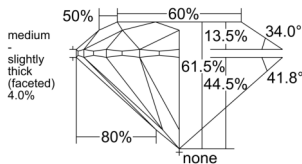

GIA®

FACSIMILE

GIA REPORT 2554375470

Verify this report at GIA.edu

GIA NATURAL DIAMOND DOSSIER®

May 29, 2026
GIA Report Number 2554375470
Shape and Cutting Style ..... Round Brilliant
Measurements ..... 5.47 - 5.50 x 3.38 mm

GRADING RESULTS

Carat Weight ..... 0.62 carat
Color Grade ..... E
Clarity Grade VVS1
Cut Grade ..... Excellent

ADDITIONAL GRADING INFORMATION

Polish ..... Excellent
Symmetry ..... Excellent
Fluorescence ..... Faint
Clarity Characteristics ..... Pinpoint, Feather
Inscription(s): GIA 2554375470

PROPORTIONS

Profile to actual proportions