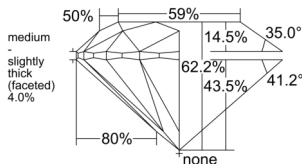

GIA®

FACSIMILE

GIA REPORT 2554374646

Verify this report at GIA.edu

GIA NATURAL DIAMOND DOSSIER®

May 29, 2026
GIA Report Number 2554374646
Shape and Cutting Style ..... Round Brilliant
Measurements ..... 5.38 - 5.41 x 3.35 mm

GRADING RESULTS

Carat Weight ..... 0.60 carat
Color Grade ..... K
Clarity Grade VS1
Cut Grade ..... Excellent

ADDITIONAL GRADING INFORMATION

Polish ..... Excellent
Symmetry ..... Excellent
Fluorescence ..... None
Clarity Characteristics ..... Feather, Cloud
Inscription(s): GIA 2554374646

PROPORTIONS

Profile to actual proportions