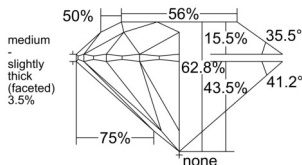

GIA®

FACSIMILE

GIA REPORT 2554357443

Verify this report at GIA.edu

GIA NATURAL DIAMOND DOSSIER®

May 27, 2026
GIA Report Number 2554357443
Shape and Cutting Style ..... Round Brilliant
Measurements ..... 6.00 - 6.03 x 3.78 mm

GRADING RESULTS

Carat Weight ..... 0.84 carat
Color Grade ..... G
Clarity Grade SI2
Cut Grade ..... Excellent

ADDITIONAL GRADING INFORMATION

Polish ..... Excellent
Symmetry ..... Excellent
Fluorescence ..... Faint
Clarity Characteristics ..... Crystal, Cloud
Inscription(s): GIA 2554357443

PROPORTIONS

GRADING SCALES

GIA COLOR SCALE	GIA CLARITY SCALE	GIA CUT SCALE	
D	FLAWLESS	EXCELLENT	
E	INTERNALLY FLAWLESS		
F		VVS₁	VERY GOOD
G	VVS₂		
H	VS₁	GOOD	
I	VS₂		
J	SI₁	FAIR	
K	SI₂		
L	I₁	POOR	
M	I₂		
N	I₃		
O			
P			
Q			
R			
S			
T			
U			
V			
W			
X			
Y			
Z