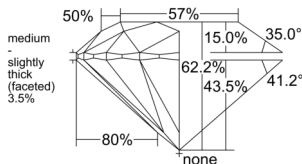

GIA®

FACSIMILE

GIA REPORT 2554357366

Verify this report at GIA.edu

GIA NATURAL DIAMOND DOSSIER®

May 27, 2026
GIA Report Number 2554357366
Shape and Cutting Style ..... Round Brilliant
Measurements ..... 5.11 - 5.15 x 3.19 mm

GRADING RESULTS

Carat Weight ..... 0.51 carat
Color Grade ..... F
Clarity Grade S11
Cut Grade ..... Excellent

ADDITIONAL GRADING INFORMATION

Polish ..... Excellent
Symmetry ..... Excellent
Fluorescence ..... Faint
Clarity Characteristics ..... Crystal
Inscription(s): GIA 2554357366

PROPORTIONS

GRADING SCALES

GIA COLOR SCALE	GIA CLARITY SCALE	GIA CUT SCALE	
D	FLAWLESS	EXCELLENT	
E	INTERNALLY FLAWLESS		
F		VVS₁	VERY GOOD
G	VVS₂		
H	VS₁	GOOD	
I	VS₂		
J	S1₁	FAIR	
K	S1₂		
L	I₁	POOR	
M	I₂		
N	I₃		
O			
P			
Q			
R			
S			
T			
U			
V			
W			
X			
Y			
Z