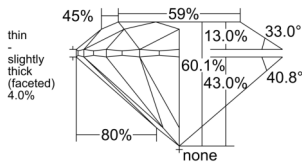

GIA®

FACSIMILE

GIA REPORT 2554357006

Verify this report at GIA.edu

GIA NATURAL DIAMOND DOSSIER®

May 28, 2026
GIA Report Number 2554357006
Shape and Cutting Style ..... Round Brilliant
Measurements ..... 5.99 - 6.03 x 3.61 mm

GRADING RESULTS

Carat Weight ..... 0.80 carat
Color Grade ..... J
Clarity Grade S11
Cut Grade ..... Excellent

ADDITIONAL GRADING INFORMATION

Polish ..... Excellent
Symmetry ..... Excellent
Fluorescence ..... Strong Blue
Clarity Characteristics ..... Crystal, Cloud, Feather
Inscription(s): GIA 2554357006

PROPORTIONS

Profile to actual proportions

GRADING SCALES

GIA COLOR SCALE

COLOURESS	D
	E
	F
	G
	H
	I
	J
NEAR COLOURESS	K
	L
FADING	M
	N
	O
	P
	R
	S
	T
	U
	V
	W
	X
	Y
LIGHT	Z

GIA CLARITY SCALE

FLAWLESS	VERY VERY SLIGHTLY INCLUDED	VS₁	VS₂	SLIGHTLY INCLUDED	SI₁	SI₂	INCLUDED			
								I₁	I₂	I₃

GIA CUT SCALE

EXCELLENT
VERY GOOD
GOOD
FAIR
POOR