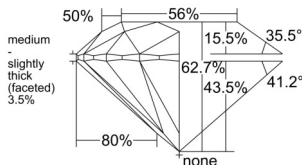

GIA®

FACSIMILE

GIA REPORT 2554356049

Verify this report at GIA.edu

GIA NATURAL DIAMOND DOSSIER®

May 27, 2026
GIA Report Number 2554356049
Shape and Cutting Style ..... Round Brilliant
Measurements ..... 5.66 - 5.70 x 3.56 mm

GRADING RESULTS

Carat Weight ..... 0.70 carat
Color Grade ..... G
Clarity Grade VS1
Cut Grade ..... Excellent

ADDITIONAL GRADING INFORMATION

Polish ..... Excellent
Symmetry ..... Excellent
Fluorescence ..... None
Clarity Characteristics ..... Crystal, Cloud
Inscription(s): GIA 2554356049

PROPORTIONS

GRADING SCALES

GIA COLOR SCALE

COLORESS	D
	E
	F
	G
	H
	I
	J
NEAR COLORESS	K
	L
FAINT	M
	N
	O
	P
	Q
	R
	S
	T
	U
	V
	W
	X
	Y
LIGHT	Z

GIA CLARITY SCALE

FLAWLESS	INTERNAL FLAWLESS	
		FLAWLESS
VERY VERY SLIGHTLY INCLUDED	VVS₁	
	VVS₂	
VERY SLIGHTLY INCLUDED	VS₁	
	VS₂	
SLIGHTLY INCLUDED	SI₁	
	SI₂	
INCLUDED	I₁	
	I₂	
	I₃	

GIA CUT SCALE

EXCELLENT
VERY GOOD
GOOD
FAIR
POOR