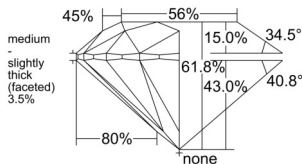

GIA®

FACSIMILE

GIA NATURAL DIAMOND DOSSIER®

May 27, 2026
GIA Report Number 2554355972
Shape and Cutting Style ..... Round Brilliant
Measurements ..... 5.82 - 5.86 x 3.61 mm

GRADING RESULTS

Carat Weight ..... 0.75 carat
Color Grade ..... F
Clarity Grade S11
Cut Grade ..... Excellent

ADDITIONAL GRADING INFORMATION

Polish ..... Excellent
Symmetry ..... Excellent
Fluorescence ..... Faint
Clarity Characteristics ..... Crystal
Inscription(s): GIA 2554355972

GIA REPORT 2554355972

Verify this report at GIA.edu

PROPORTIONS

Profile to actual proportions