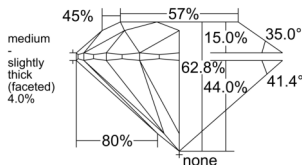

GIA®

FACSIMILE

GIA REPORT 2554344055

Verify this report at gia.edu

GIA NATURAL DIAMOND DOSSIER®

May 27, 2026
GIA Report Number 2554344055
Shape and Cutting Style ..... Round Brilliant
Measurements ..... 4.81 - 4.84 x 3.03 mm

GRADING RESULTS

Carat Weight ..... 0.43 carat
Color Grade ..... E
Clarity Grade S11
Cut Grade ..... Excellent

ADDITIONAL GRADING INFORMATION

Polish ..... Excellent
Symmetry ..... Excellent
Fluorescence ..... Faint
Clarity Characteristics ..... Crystal
Inscription(s): GIA 2554344055

PROPORTIONS

GRADING SCALES

GIA COLOR SCALE

COLORLESS	D
	E
	F
	G
	H
	I
	J
NEAR COLORLESS	K
	L
	M
FAIN	N
	O
	P
	Q
VERY LIGHT	R
	S
	T
	U
	V
	W
	X
	Y
LIGHT	Z

GIA CLARITY SCALE

FLAWLESS	INTERNAL FLAWLESS	
		FLAWLESS
VERY VERY SLIGHTLY INCLUDED	VVS₁	
	VVS₂	
VERY SLIGHTLY INCLUDED	VS₁	
	VS₂	
SLIGHTLY INCLUDED	SI₁	
	SI₂	
INCLUDED	I₁	
	I₂	
	I₃	

GIA CUT SCALE

EXCELLENT
VERY GOOD
GOOD
FAIR
POOR