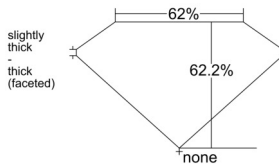

GIA®

FACSIMILE

GIA REPORT 2554340723

Verify this report at GIA.edu

GIA NATURAL DIAMOND DOSSIER®

May 25, 2026
GIA Report Number 2554340723
Shape and Cutting Style ..... Marquise Brilliant
Measurements ..... 7.88 x 4.10 x 2.55 mm

GRADING RESULTS

Carat Weight ..... 0.50 carat
Color Grade ..... H
Clarity Grade VS1

ADDITIONAL GRADING INFORMATION

Polish ..... Excellent
Symmetry ..... Very Good
Fluorescence ..... None
Clarity Characteristics ..... Crystal, Pinpoint
Inscription(s): GIA 2554340723

PROPORTIONS

Profile not to actual proportions

GRADING SCALES

GIA COLOR SCALE		GIA CLARITY SCALE			
COLORLESS	D	VERY VERY SLIGHTLY INCLUDED	FLAWLESS		
	E		INTERNALLY FLAWLESS		
	F	VERY SLIGHTLY INCLUDED	VS₁		
	G		VS₂		
	H		VS₁		
	NEAR COLORLESS	I	SLIGHTLY INCLUDED	VS₂	
		J		SI₁	
		FAINT	K	INCLUDED	SI₂
			L		I₁
			M		I₂
VERT LIGHT	N	LIGHT	I₃		
	O				
	P				
	Q				
	R