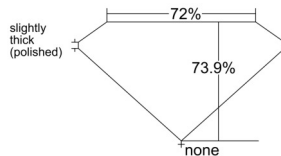

GIA®

FACSIMILE

GIA REPORT 2554338116

Verify this report at GIA.edu

GIA NATURAL DIAMOND DOSSIER®

May 25, 2026
GIA Report Number 2554338116
Shape and Cutting Style ..... Square Modified Brilliant
Measurements ..... 3.85 x 3.85 x 2.84 mm

GRADING RESULTS

Carat Weight ..... 0.37 carat
Color Grade ..... E
Clarity Grade VVS1

ADDITIONAL GRADING INFORMATION

Polish ..... Excellent
Symmetry ..... Very Good
Fluorescence ..... Faint
Clarity Characteristics..... Pinpoint, Cloud, Cavity, Feather
Inscription(s): GIA 2554338116

PROPORTIONS

Profile not to actual proportions

GRADING SCALES

GIA COLOR SCALE		GIA CLARITY SCALE			
COLORLESS	D	VERY VERY SLIGHTLY INCLUDED	FLAWLESS		
	E		INTERNALLY FLAWLESS		
	F	VERY SLIGHTLY INCLUDED	VVS₁		
	G		VVS₂		
	H		VS₁		
	NEAR COLORLESS	I	SLIGHTLY INCLUDED	VS₂	
		J		SI₁	
		FAINT	K	INCLUDED	SI₂
			L		I₁
			M		I₂
VERT LIGHT	N	LIGHT	I₃		
	O				
	P				
	Q				
	R