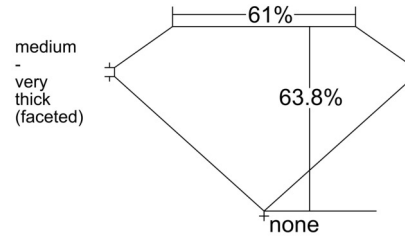

GIA NATURAL DIAMOND GRADING REPORT

June 02, 2026
 GIA Report Number 2554327959
 Shape and Cutting Style Pear Brilliant
 Measurements 9.06 x 5.83 x 3.72 mm

GRADING RESULTS

Carat Weight 1.20 carat
 Color Grade G
 Clarity Grade VS2

Profile not to actual proportions

CLARITY CHARACTERISTICS

KEY TO SYMBOLS*

- Feather
- Needle
- Pinpoint

* Red symbols denote internal characteristics (inclusions). Green or black symbols denote external characteristics (blemishes). Diagram is an approximate representation of the diamond, and symbols shown indicate type, position, and approximate size of clarity characteristics. All clarity characteristics may not be shown. Details of finish are not shown.