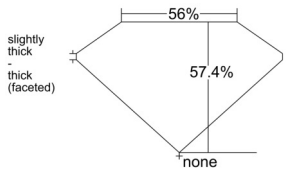

GIA®

FACSIMILE

GIA REPORT 2554313263

Verify this report at GIA.edu

GIA NATURAL DIAMOND DOSSIER®

May 21, 2026
GIA Report Number 2554313263
Shape and Cutting Style ..... Heart Brilliant
Measurements ..... 5.68 x 6.40 x 3.68 mm

GRADING RESULTS

Carat Weight ..... 0.76 carat
Color Grade ..... E
Clarity Grade VS2

ADDITIONAL GRADING INFORMATION

Polish ..... Excellent
Symmetry ..... Excellent
Fluorescence ..... None
Clarity Characteristics ..... Crystal, Feather
Inscription(s): GIA 2554313263

PROPORTIONS

Profile not to actual proportions

GRADING SCALES

GIA COLOR SCALE		GIA CLARITY SCALE			
COLORLESS	D	VERY VERY SLIGHTLY INCLUDED	FLAWLESS		
	E		INTERNALLY FLAWLESS		
	F	VERY SLIGHTLY INCLUDED	VVS₁		
	G		VVS₂		
	H		VS₁		
	NEAR COLORLESS	I	SLIGHTLY INCLUDED	VS₂	
		J		SI₁	
		FAINT	K	INCLUDED	SI₂
			L		I₁
			M		I₂
VERT LIGHT	N	LIGHT	I₃		
	O				
	P				
	Q				
	R