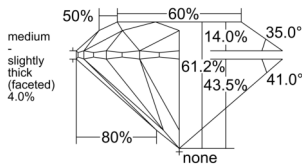

GIA®

FACSIMILE

GIA REPORT 2554306988

Verify this report at GIA.edu

GIA NATURAL DIAMOND DOSSIER®

May 21, 2026
GIA Report Number 2554306988
Shape and Cutting Style ..... Round Brilliant
Measurements ..... 5.91 - 5.97 x 3.64 mm

GRADING RESULTS

Carat Weight ..... 0.80 carat
Color Grade ..... G
Clarity Grade S11
Cut Grade ..... Excellent

ADDITIONAL GRADING INFORMATION

Polish ..... Excellent
Symmetry ..... Very Good
Fluorescence ..... None
Clarity Characteristics ..... Cloud
Inscription(s): GIA 2554306988

PROPORTIONS

Profile to actual proportions

GRADING SCALES

GIA COLOR SCALE

COLOURESS	D
	E
	F
	G
	H
	I
	J
NEAR COLOURESS	K
	L
FAIN	M
	N
	O
	P
	Q
VERY LIGHT	R
	S
	T
	U
	V
	W
	X
	Y
LIGHT	Z

GIA CLARITY SCALE

FLAWLESS	VERY VERY SLIGHTLY INCLUDED	I₁	
			I₂
INTERNALLY FLAWLESS	VERY SLIGHTLY INCLUDED	SI₁	
			SI₂
VVS₁	VERY SLIGHTLY INCLUDED	S11	
			S12
VVS₂	VERY SLIGHTLY INCLUDED	I₁	
			I₂
VS₁	VERY SLIGHTLY INCLUDED	I₂	
			I₃
VS₂	VERY SLIGHTLY INCLUDED	I₃	

GIA CUT SCALE

EXCELLENT	VERY GOOD	GOOD	FAIR	POOR