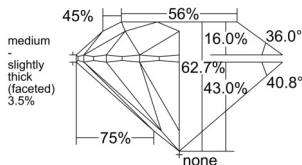

GIA®

FACSIMILE

GIA REPORT 2554301801

Verify this report at GIA.edu

GIA NATURAL DIAMOND DOSSIER®

May 21, 2026
GIA Report Number 2554301801
Shape and Cutting Style ..... Round Brilliant
Measurements ..... 6.13 - 6.17 x 3.86 mm

GRADING RESULTS

Carat Weight ..... 0.90 carat
Color Grade I
Clarity Grade VS1
Cut Grade ..... Excellent

ADDITIONAL GRADING INFORMATION

Polish ..... Excellent
Symmetry ..... Excellent
Fluorescence ..... Strong Blue
Clarity Characteristics.....Crystal, Internal Graining, Pinpoint
Inscription(s): GIA 2554301801

PROPORTIONS

GRADING SCALES

GIA COLOR SCALE	GIA CLARITY SCALE	GIA CUT SCALE
COLOURLESS	FLAWLESS	EXCELLENT
D	INTERNALLY FLAWLESS	
E	VVS₁	VERY GOOD
F		
G	VS₁	GOOD
H		
I	SI₁	FAIR
J		
K	I₁	POOR
L		
M	I₂	
N	I₃	
O		
P		
Q		
R		
S		
T		
U		
V		
W		
X		
Y		
Z