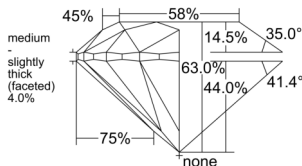

GIA®

FACSIMILE

GIA REPORT 2554292043

Verify this report at GIA.edu

GIA NATURAL DIAMOND DOSSIER®

May 20, 2026
GIA Report Number 2554292043
Shape and Cutting Style ..... Round Brilliant
Measurements ..... 5.43 - 5.46 x 3.43 mm

GRADING RESULTS

Carat Weight ..... 0.63 carat
Color Grade ..... G
Clarity Grade VS2
Cut Grade ..... Excellent

ADDITIONAL GRADING INFORMATION

Polish ..... Excellent
Symmetry ..... Excellent
Fluorescence ..... None
Clarity Characteristics ..... Crystal
Inscription(s): GIA 2554292043

PROPORTIONS

Profile to actual proportions

GRADING SCALES

GIA COLOR SCALE

COLOREDNESS	D
	E
	F
	G
	H
	I
	J
NEAR COLORLESS	K
	L
FAIN	M
	N
	O
	P
VERY LIGHT	Q
	R
	S
	T
	U
	V
	W
	X
	Y
LIGHT	Z

GIA CLARITY SCALE

FLAWLESS	VERY VERY SLIGHTLY INCLUDED	VS₁	VS₂	SL₁	SL₂	I₁	I₂	I₃	
									VERY SLIGHTLY INCLUDED
INTERNALLY FLAWLESS									

GIA CUT SCALE

EXCELLENT
VERY GOOD
GOOD
FAIR
POOR