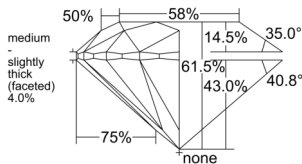

GIA®

FACSIMILE

GIA REPORT 2554290926

Verify this report at GIA.edu

GIA NATURAL DIAMOND DOSSIER®

May 20, 2026
GIA Report Number 2554290926
Shape and Cutting Style ..... Round Brilliant
Measurements ..... 5.68 - 5.71 x 3.51 mm

GRADING RESULTS

Carat Weight ..... 0.71 carat
Color Grade ..... F
Clarity Grade S11
Cut Grade ..... Excellent

ADDITIONAL GRADING INFORMATION

Polish ..... Excellent
Symmetry ..... Excellent
Fluorescence ..... None
Clarity Characteristics..... Knot, Crystal, Cloud, Feather
Inscription(s): GIA 2554290926

PROPORTIONS

GRADING SCALES

GIA COLOR SCALE

COLORESS	D
	E
	F
	G
	H
	I
	J
NEAR COLORESS	K
	L
FANIT	M
	N
	O
	P
	Q
VERY LIGHT	R
	S
	T
	U
	V
	W
	X
	Y
LIGHT	Z

GIA CLARITY SCALE

FLAWLESS	VERY VERY SLIGHTLY INCLUDED	VS₁	VS₂	SLIGHTLY INCLUDED	SI₁	SI₂	I₁	I₂	I₃	
										VERY SLIGHTLY INCLUDED
INTERNALLY FLAWLESS										

GIA CUT SCALE

EXCELLENT
VERY GOOD
GOOD
FAIR
POOR