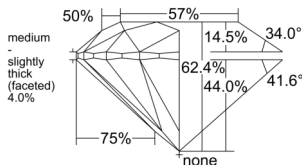

GIA®

FACSIMILE

GIA REPORT 2554274341

Verify this report at GIA.edu

GIA NATURAL DIAMOND DOSSIER®

May 19, 2026
GIA Report Number 2554274341
Shape and Cutting Style ..... Round Brilliant
Measurements ..... 5.19 - 5.21 x 3.25 mm

GRADING RESULTS

Carat Weight ..... 0.54 carat
Color Grade L
Clarity Grade VVS1
Cut Grade ..... Excellent

ADDITIONAL GRADING INFORMATION

Polish ..... Excellent
Symmetry ..... Excellent
Fluorescence ..... Medium Blue
Clarity Characteristics..... Pinpoint, Feather, Surface Graining
Inscription(s): GIA 2554274341

PROPORTIONS

Profile to actual proportions

GRADING SCALES

GIA COLOR SCALE	GIA CLARITY SCALE	GIA CUT SCALE	
D	FLAWLESS	EXCELLENT	
E	INTERNALLY FLAWLESS		
F		VVS₁	VERY GOOD
G	VVS₂		
H	VS₁	GOOD	
I	VS₂		
J	SI₁	FAIR	
K	SI₂		
L	I₁	POOR	
M			
N			
O	I₂		
P			
Q			
R	I₃		
S			
T			
U			
V			
W			
X			
Y			
Z