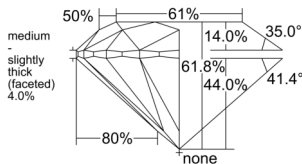

GIA®

FACSIMILE

GIA REPORT 2554274254

Verify this report at GIA.edu

GIA NATURAL DIAMOND DOSSIER®

May 19, 2026
GIA Report Number 2554274254
Shape and Cutting Style ..... Round Brilliant
Measurements ..... 5.27 - 5.31 x 3.27 mm

GRADING RESULTS

Carat Weight ..... 0.57 carat
Color Grade ..... K
Clarity Grade VS1
Cut Grade ..... Excellent

ADDITIONAL GRADING INFORMATION

Polish ..... Excellent
Symmetry ..... Excellent
Fluorescence ..... None
Clarity Characteristics ..... Feather, Chip
Inscription(s): GIA 2554274254

PROPORTIONS

Profile to actual proportions