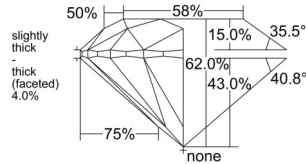

GIA®

FACSIMILE

GIA REPORT 2554274126

Verify this report at GIA.edu

GIA NATURAL DIAMOND DOSSIER®

May 19, 2026
GIA Report Number 2554274126
Shape and Cutting Style ..... Round Brilliant
Measurements ..... 5.63 - 5.67 x 3.51 mm

GRADING RESULTS

Carat Weight ..... 0.70 carat
Color Grade ..... M
Clarity Grade VS1
Cut Grade ..... Very Good

ADDITIONAL GRADING INFORMATION

Polish ..... Excellent
Symmetry ..... Excellent
Fluorescence ..... Medium Blue
Clarity Characteristics ..... Crystal, Pinpoint
Inscription(s): GIA 2554274126

PROPORTIONS

Profile to actual proportions