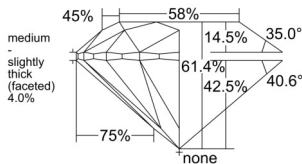

GIA®

FACSIMILE

GIA REPORT 2554250021

Verify this report at GIA.edu

GIA NATURAL DIAMOND DOSSIER®

May 15, 2026
GIA Report Number 2554250021
Shape and Cutting Style ..... Round Brilliant
Measurements ..... 5.09 - 5.12 x 3.13 mm

GRADING RESULTS

Carat Weight ..... 0.50 carat
Color Grade ..... K
Clarity Grade S11
Cut Grade ..... Excellent

ADDITIONAL GRADING INFORMATION

Polish ..... Excellent
Symmetry ..... Excellent
Fluorescence ..... None
Clarity Characteristics ..... Crystal
Inscription(s): GIA 2554250021

PROPORTIONS

GRADING SCALES

GIA COLOR SCALE

COLORESS	D
	E
	F
	G
	H
	I
	J
NEAR COLORESS	K
	L
FANIT	M
	N
	O
	P
	Q
VERY LIGHT	R
	S
	T
	U
	V
	W
	X
	Y
LIGHT	Z

GIA CLARITY SCALE

FLAWLESS	VERY VERY SLIGHTLY INCLUDED	VVS₁	VVS₂	VS₁	VS₂	SI₁	SI₂	I₁	I₂	I₃	
											VERY SLIGHTLY INCLUDED
INTERNALLY FLAWLESS											

GIA CUT SCALE

EXCELLENT
VERY GOOD
GOOD
FAIR
POOR