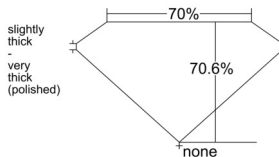

GIA®

FACSIMILE

GIA REPORT 2554248241

Verify this report at GIA.edu

GIA NATURAL DIAMOND DOSSIER®

May 14, 2026
GIA Report Number 2554248241
Shape and Cutting Style ..... **Cut-Cornered Rectangular Modified Brilliant**
Measurements ..... 5.74 x 4.43 x 3.13 mm

GRADING RESULTS

Carat Weight ..... 0.70 carat
Color Grade ..... F
Clarity Grade VS1

ADDITIONAL GRADING INFORMATION

Polish ..... Excellent
Symmetry ..... Excellent
Fluorescence ..... Faint
Clarity Characteristics..... **Indented Natural, Pinpoint**
Inscription(s): GIA 2554248241

PROPORTIONS

Profile not to actual proportions

GRADING SCALES

GIA COLOR SCALE		GIA CLARITY SCALE			
COLORLESS	D	VERY VERY SLIGHTLY INCLUDED	FLAWLESS		
	E		INTERNALLY FLAWLESS		
	F	VERY SLIGHTLY INCLUDED	VVS₁		
	G		VVS₂		
	H		VS₁		
	NEAR COLORLESS	I	SLIGHTLY INCLUDED	VS₂	
		J		SI₁	
		FAINT	K	INCLUDED	SI₂
			L		I₁
			M		I₂
VERT LIGHT	N	LIGHT	I₃		
	O				
	P				
	Q				
	R