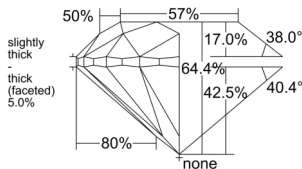

GIA®

FACSIMILE

GIA REPORT 2554242184

Verify this report at GIA.edu

GIA NATURAL DIAMOND DOSSIER®

May 15, 2026
GIA Report Number 2554242184
Shape and Cutting Style ..... Round Brilliant
Measurements ..... 5.54 - 5.59 x 3.58 mm

GRADING RESULTS

Carat Weight ..... 0.71 carat
Color Grade ..... G
Clarity Grade VS2
Cut Grade ..... Very Good

ADDITIONAL GRADING INFORMATION

Polish ..... Very Good
Symmetry ..... Excellent
Fluorescence ..... None
Clarity Characteristics ..... Cloud
Inscription(s): GIA 2554242184

PROPORTIONS

Profile to actual proportions