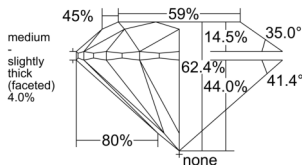

GIA®

FACSIMILE

GIA REPORT 2554236673

Verify this report at GIA.edu

GIA NATURAL DIAMOND DOSSIER®

May 12, 2026
GIA Report Number 2554236673
Shape and Cutting Style ..... Round Brilliant
Measurements ..... 5.12 - 5.14 x 3.20 mm

GRADING RESULTS

Carat Weight ..... 0.52 carat
Color Grade ..... J
Clarity Grade VS1
Cut Grade ..... Excellent

ADDITIONAL GRADING INFORMATION

Polish ..... Excellent
Symmetry ..... Excellent
Fluorescence ..... Strong Blue
Clarity Characteristics ..... Cloud, Feather, Pinpoint
Inscription(s): GIA 2554236673

PROPORTIONS

Profile to actual proportions