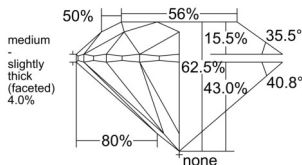

GIA®

FACSIMILE

GIA REPORT 2554235166

Verify this report at GIA.edu

GIA NATURAL DIAMOND DOSSIER®

May 12, 2026
GIA Report Number 2554235166
Shape and Cutting Style ..... Round Brilliant
Measurements ..... 4.76 - 4.78 x 2.98 mm

GRADING RESULTS

Carat Weight ..... 0.42 carat
Color Grade ..... E
Clarity Grade S11
Cut Grade ..... Excellent

ADDITIONAL GRADING INFORMATION

Polish ..... Excellent
Symmetry ..... Excellent
Fluorescence ..... None
Clarity Characteristics ..... Crystal, Cloud
Inscription(s): GIA 2554235166

PROPORTIONS

GRADING SCALES

GIA COLOR SCALE

COLORESS	D
	E
	F
	G
	H
	I
	J
NEAR COLORESS	K
	L
FANIT	M
	N
	O
	P
VERY LIGHT	Q
	R
	S
	T
	U
	V
	W
	X
	Y
LIGHT	Z

GIA CLARITY SCALE

FLAWLESS	INTERNAL FLAWLESS	
		FLAWLESS
VERY VERY SLIGHTLY INCLUDED	VVS₁	
	VVS₂	
VERY SLIGHTLY INCLUDED	VS₁	
	VS₂	
SLIGHTLY INCLUDED	SI₁	
	SI₂	
INCLUDED	I₁	
	I₂	
	I₃	

GIA CUT SCALE

EXCELLENT
VERY GOOD
GOOD
FAIR
POOR